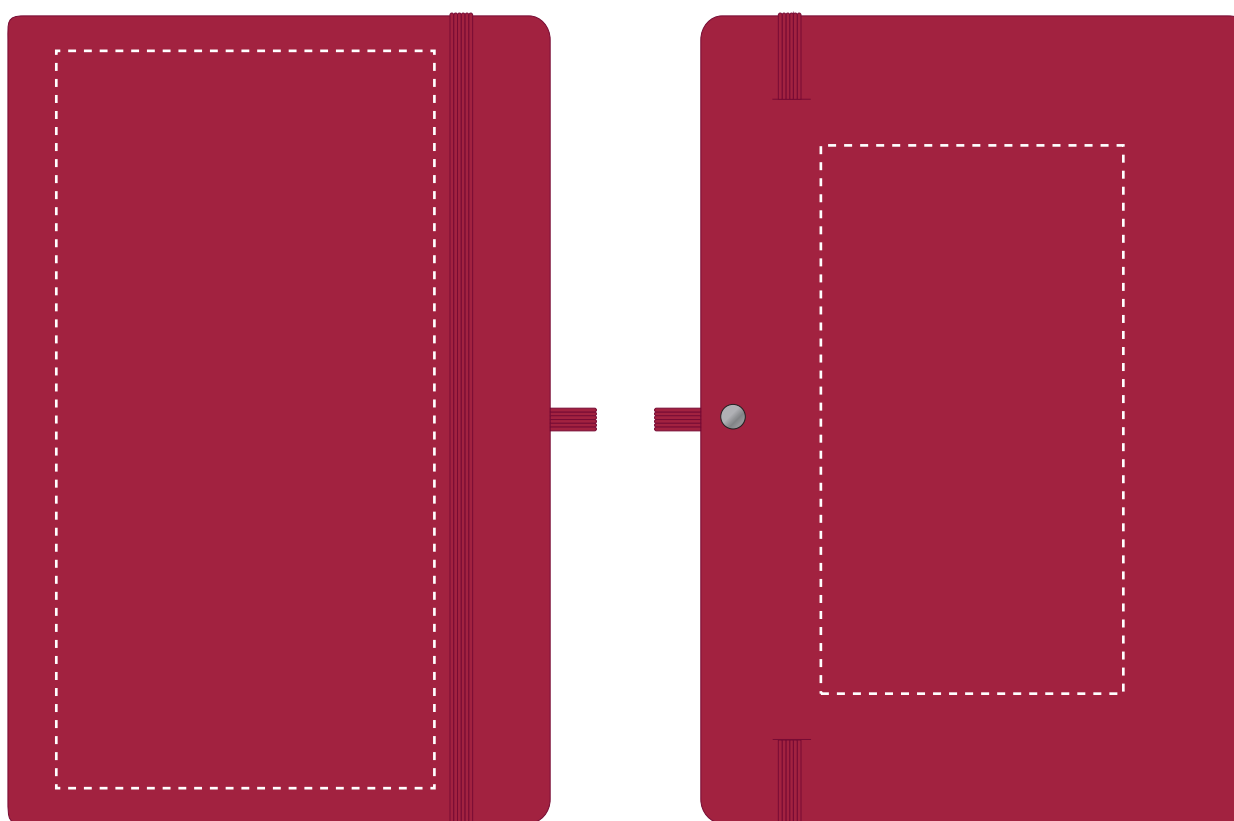

Your Ref:
Our Ref:

Quantity:
Version: 1

Product Code: QS0069
Product Colour: RED

PRINTING CONCERNS:**PRODUCT INFO:**

We stock this item in the following colours

**PANTONE REFERENCE(S)**

 Full Colour Printing

PRINT LAYOUT

-  CENTRED TO PRINT AREA
-  CENTRED TO NOTEBOOK

ARTWORK SCALE 50%

The dashed line is to demonstrate print area and will not appear on your printed item

PLEASE NOTE:

- All colours including print and product are for visual purposes only and should not be regarded as the actual colour of the product and print.
- Some products may vary from batch to batch and may differ from previous orders.
- The colour and texture of a product can also have an effect on the final print colour.
- By approving this order we accept that you understand these terms.

To proceed, please approve visual via the online system.

ARTWORK SCALE 100%
Max print area: 195mm x 100mm

ARTWORK SCALE 100%
Max print area: 145mm x 80mm